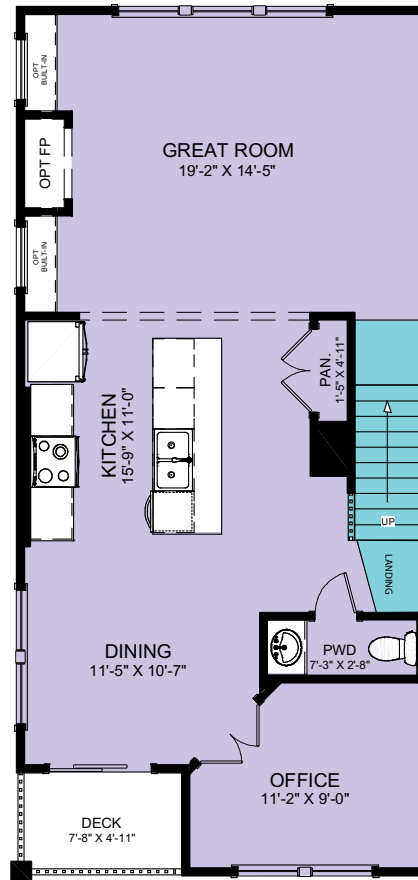

The Villas at Greenbrier

The Birch

FLOOR PLAN | Left Exterior Unit

REAR LOAD
BIRCH PLAN
LEFT EXTERIOR UNIT

Donna Melzer: (757) 652-0769
Email: HAVSales@HAVinc.com

www.havinc.com

Builder reserves the right to change prices, plan components and specifications and to withdraw any plan without notice. All illustrations are artist's concepts and accuracy is not guaranteed. Room and house dimensions approximate. Extra-cost options may be shown in illustrations. Individual homes may differ from the models or from each other depending on field conditions. June/2024