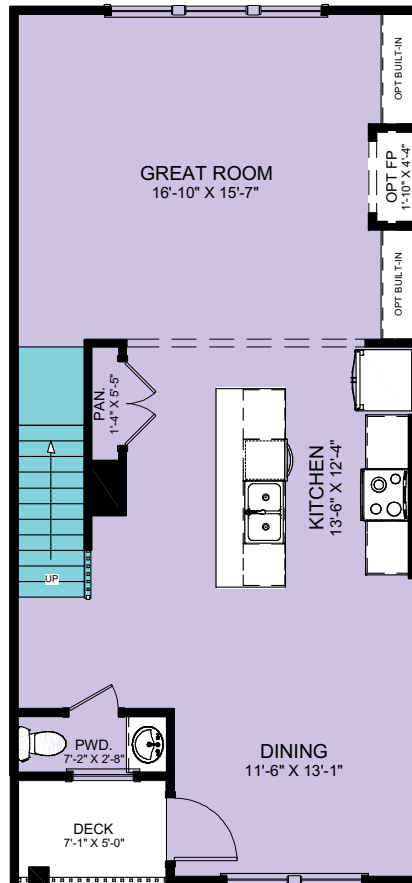

CEDAR GLEN

The Villas at Greenbrier

Spruce & Elm FLOOR PLAN | Interior Unit

REAR LOAD
SPRUCE & ELM PLANS
INTERIOR UNITS

LVP
 WOOD
 CARPET

Donna Melzer: (757) 652-0769
Email: HAVSales@HAVinc.com

www.havinc.com

Builder reserves the right to change prices, plan components and specifications and to withdraw any plan without notice. All illustrations are artist's concepts and accuracy is not guaranteed. Room and house dimensions approximate. Extra-cost options may be shown in illustrations. Individual homes may differ from the models or from each other depending on field conditions. June/2024