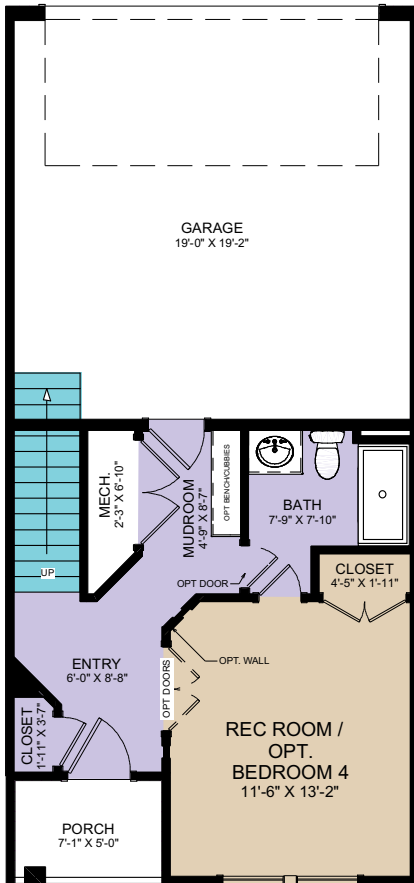

CEDAR GLEN

The Villas at Greenbrier

Spruce & Elm FLOOR PLAN | Interior Unit

REAR LOAD
SPRUCE & ELM PLANS
INTERIOR UNITS

LVP
 WOOD
 CARPET

Donna Melzer: (757) 652-0769
Email: HAVSales@HAVinc.com

www.havinc.com

Builder reserves the right to change prices, plan components and specifications and to withdraw any plan without notice. All illustrations are artist's concepts and accuracy is not guaranteed. Room and house dimensions approximate. Extra-cost options may be shown in illustrations. Individual homes may differ from the models or from each other depending on field conditions. June/2024