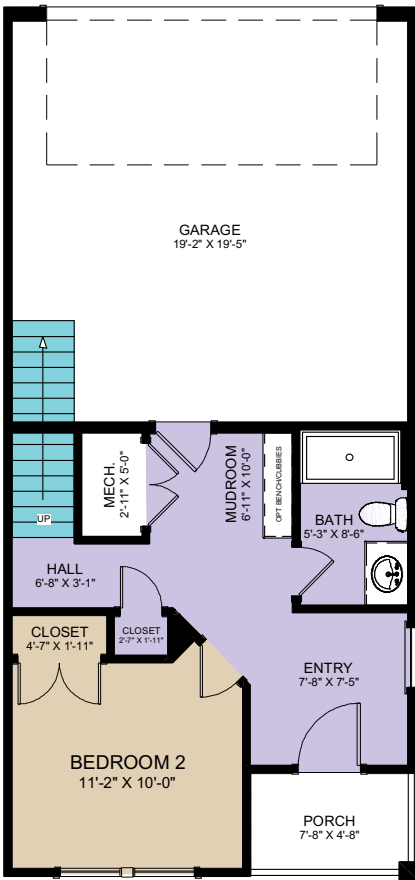

The Villas at Greenbrier

The Birch

FLOOR PLAN | Left Exterior Unit

REAR LOAD
BIRCH PLAN
LEFT EXTERIOR UNIT

Donna Melzer: (757) 652-0769
Email: HAVSales@HAVinc.com

www.havinc.com

Builder reserves the right to change prices, plan components and specifications and to withdraw any plan without notice. All illustrations are artist's concepts and accuracy is not guaranteed. Room and house dimensions approximate. Extra-cost options may be shown in illustrations. Individual homes may differ from the models or from each other depending on field conditions. June/2024

Donna Melzer: (757) 652-0769
 Email: HAVSales@HAVinc.com

www.havinc.com

REAR LOAD
OAK PLAN
RIGHT EXTERIOR UNIT

LVP WOOD CARPET

Donna Melzer: (757) 652-0769
Email: HAVSales@HAVinc.com

www.havinc.com