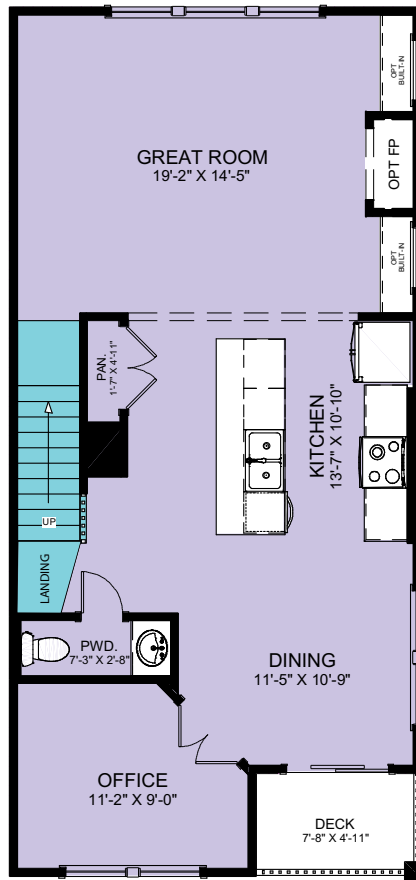

The Villas at Greenbrier

The Birch

FLOOR PLAN | Left Exterior Unit

REAR LOAD
BIRCH PLAN
LEFT EXTERIOR UNIT

Donna Melzer: (757) 652-0769
Email: HAVSales@HAVinc.com

www.havinc.com

Builder reserves the right to change prices, plan components and specifications and to withdraw any plan without notice. All illustrations are artist's concepts and accuracy is not guaranteed. Room and house dimensions approximate. Extra-cost options may be shown in illustrations. Individual homes may differ from the models or from each other depending on field conditions. June/2024

Donna Melzer: (757) 652-0769
 Email: HAVSales@HAVinc.com

www.havinc.com

REAR LOAD
OAK PLAN
RIGHT EXTERIOR UNIT

LVP WOOD CARPET

Donna Melzer: (757) 652-0769
Email: HAVSales@HAVinc.com

www.havinc.com