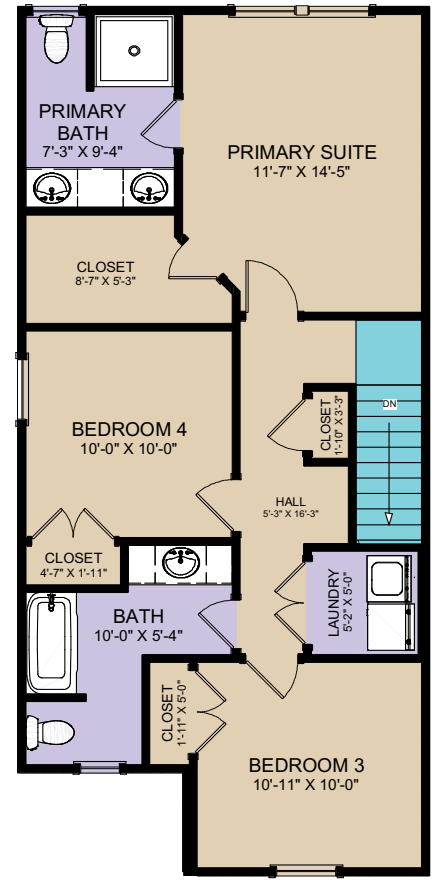

The Villas at Greenbrier

The Birch

FLOOR PLAN | Left Exterior Unit

REAR LOAD
BIRCH PLAN
LEFT EXTERIOR UNIT

Donna Melzer: (757) 652-0769
Email: HAVSales@HAVinc.com

www.havinc.com

Builder reserves the right to change prices, plan components and specifications and to withdraw any plan without notice. All illustrations are artist's concepts and accuracy is not guaranteed. Room and house dimensions approximate. Extra-cost options may be shown in illustrations. Individual homes may differ from the models or from each other depending on field conditions. June/2024