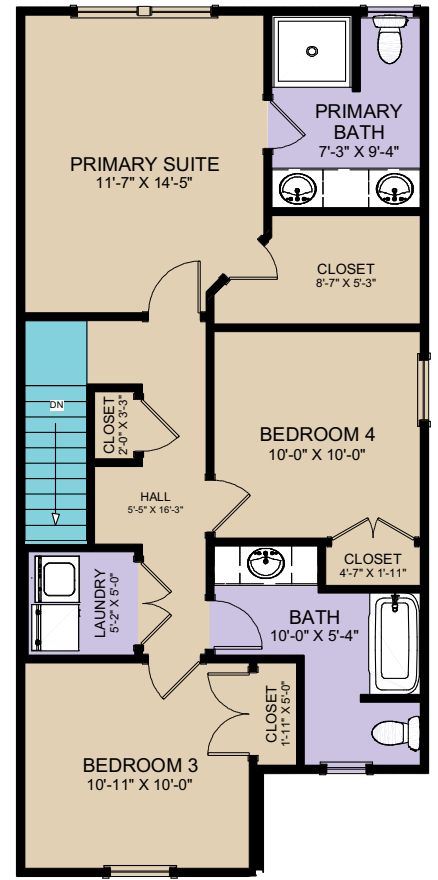

The Villas at Greenbrier

The Birch

FLOOR PLAN | Left Exterior Unit

REAR LOAD
BIRCH PLAN
LEFT EXTERIOR UNIT

Donna Melzer: (757) 652-0769
Email: HAVSales@HAVinc.com

www.havinc.com

Builder reserves the right to change prices, plan components and specifications and to withdraw any plan without notice. All illustrations are artist's concepts and accuracy is not guaranteed. Room and house dimensions approximate. Extra-cost options may be shown in illustrations. Individual homes may differ from the models or from each other depending on field conditions. June/2024

Donna Melzer: (757) 652-0769
 Email: HAVSales@HAVinc.com

www.havinc.com

REAR LOAD
OAK PLAN
RIGHT EXTERIOR UNIT

LVP WOOD CARPET

Donna Melzer: (757) 652-0769
Email: HAVSales@HAVinc.com

www.havinc.com