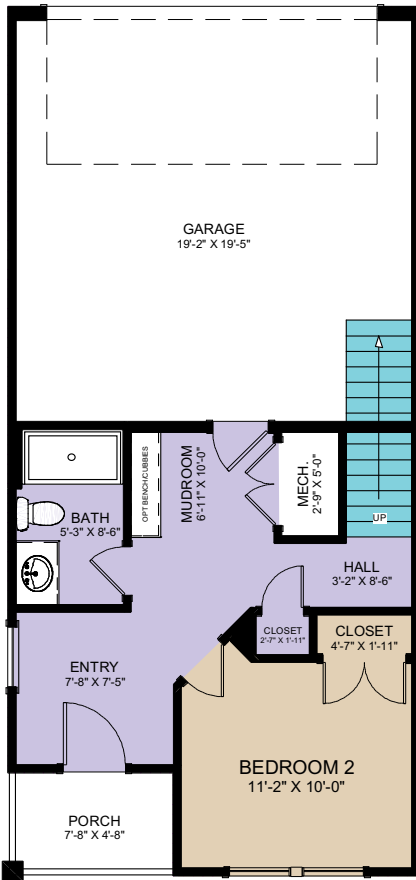

The Villas at Greenbrier

The Birch

FLOOR PLAN | Left Exterior Unit

REAR LOAD
BIRCH PLAN
LEFT EXTERIOR UNIT

Donna Melzer: (757) 652-0769
Email: HAVSales@HAVinc.com

www.havinc.com

Builder reserves the right to change prices, plan components and specifications and to withdraw any plan without notice. All illustrations are artist's concepts and accuracy is not guaranteed. Room and house dimensions approximate. Extra-cost options may be shown in illustrations. Individual homes may differ from the models or from each other depending on field conditions. June/2024