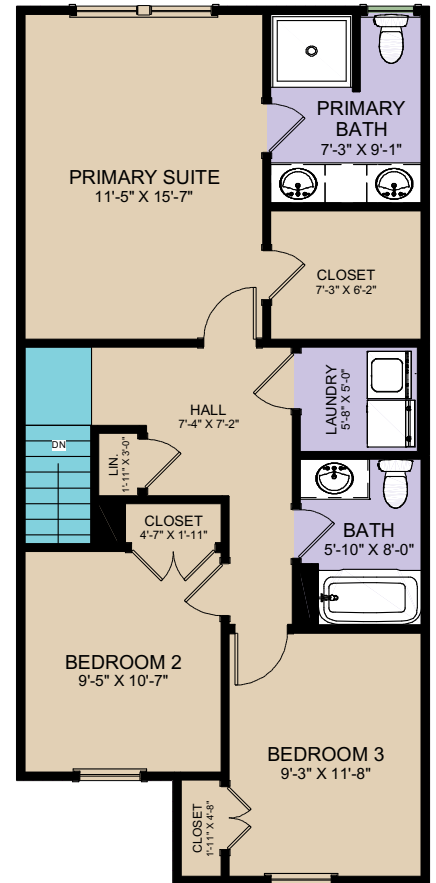

CEDAR GLEN

The Villas at Greenbrier

Spruce & Elm FLOOR PLAN | Interior Unit

REAR LOAD
SPRUCE & ELM PLANS
INTERIOR UNITS

LVP
 WOOD
 CARPET

Donna Melzer: (757) 652-0769
Email: HAVSales@HAVinc.com

www.havinc.com

Builder reserves the right to change prices, plan components and specifications and to withdraw any plan without notice. All illustrations are artist's concepts and accuracy is not guaranteed. Room and house dimensions approximate. Extra-cost options may be shown in illustrations. Individual homes may differ from the models or from each other depending on field conditions. June/2024