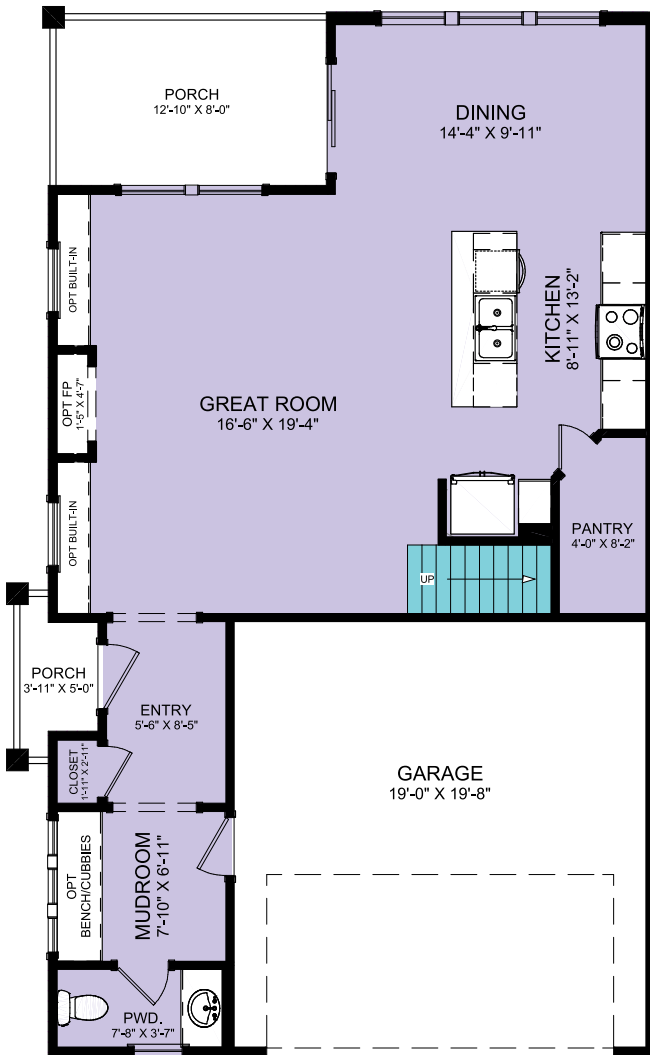

FLOOR PLAN | Left Exterior Unit

LVP WOOD CARPET

FRONT LOAD
ASPEN PLAN
LEFT EXTERIOR UNIT

Donna Melzer: (757) 652-0769
Email: HAVSales@HAVinc.com

www.havinc.com

Builder reserves the right to change prices, plan components and specifications and to withdraw any plan without notice. All illustrations are artist's concepts and accuracy is not guaranteed. Room and house dimensions approximate. Extra-cost options may be shown in illustrations. Individual homes may differ from the models or from each other depending on field conditions. 08/02/24