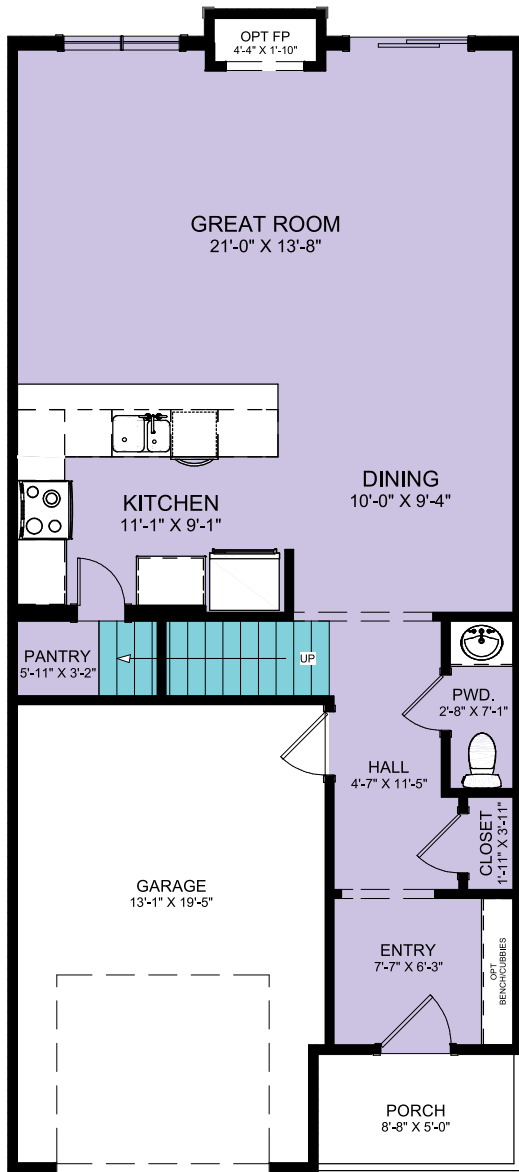

FLOOR PLAN | Left Exterior Unit

LVP WOOD CARPET

FRONT LOAD
ASPEN PLAN
LEFT EXTERIOR UNIT

Donna Melzer: (757) 652-0769
Email: HAVSales@HAVinc.com

www.havinc.com

Builder reserves the right to change prices, plan components and specifications and to withdraw any plan without notice. All illustrations are artist's concepts and accuracy is not guaranteed. Room and house dimensions approximate. Extra-cost options may be shown in illustrations. Individual homes may differ from the models or from each other depending on field conditions. 08/02/24

Hickory 4 Unit

Donna Melzer: (757) 652-0769
Email: HAVSales@HAVinc.com

www.havinc.com

Willow 4 Unit

Donna Melzer: (757) 652-0769
Email: HAVSales@HAVinc.com

www.havinc.com

FRONT LOAD
HICKORY & WILLOW PLANS
INTERIOR UNITS