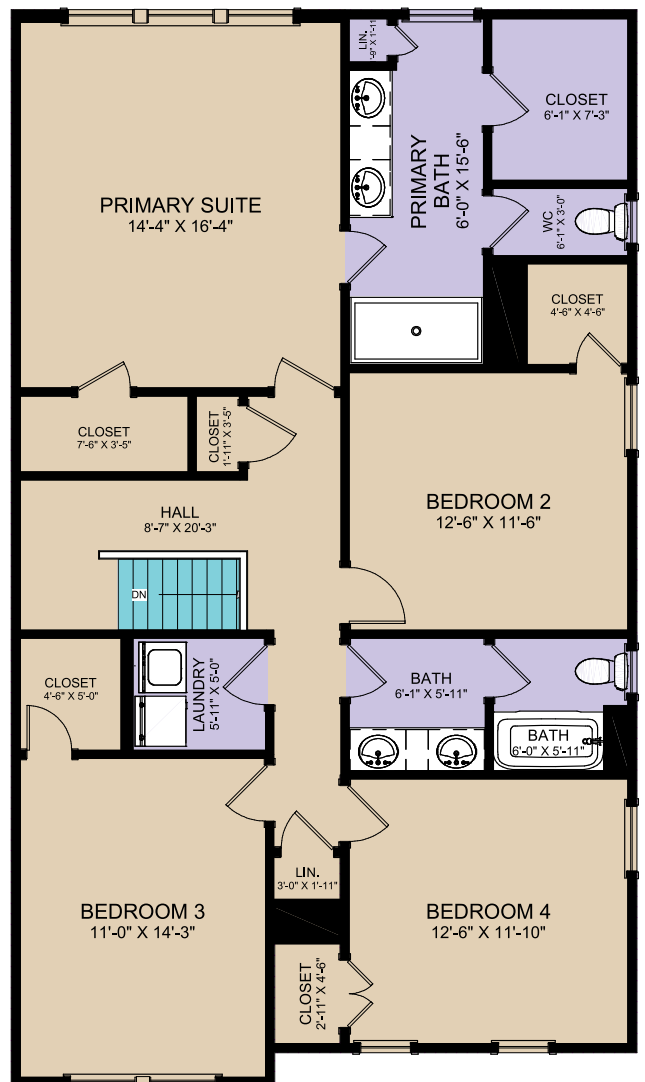

FRONT LOAD
MAPLE PLAN
RIGHT EXTERIOR UNIT

LVP   WOOD   CARPET

Donna Melzer: (757) 652-0769
Email: HAVSales@HAVinc.com