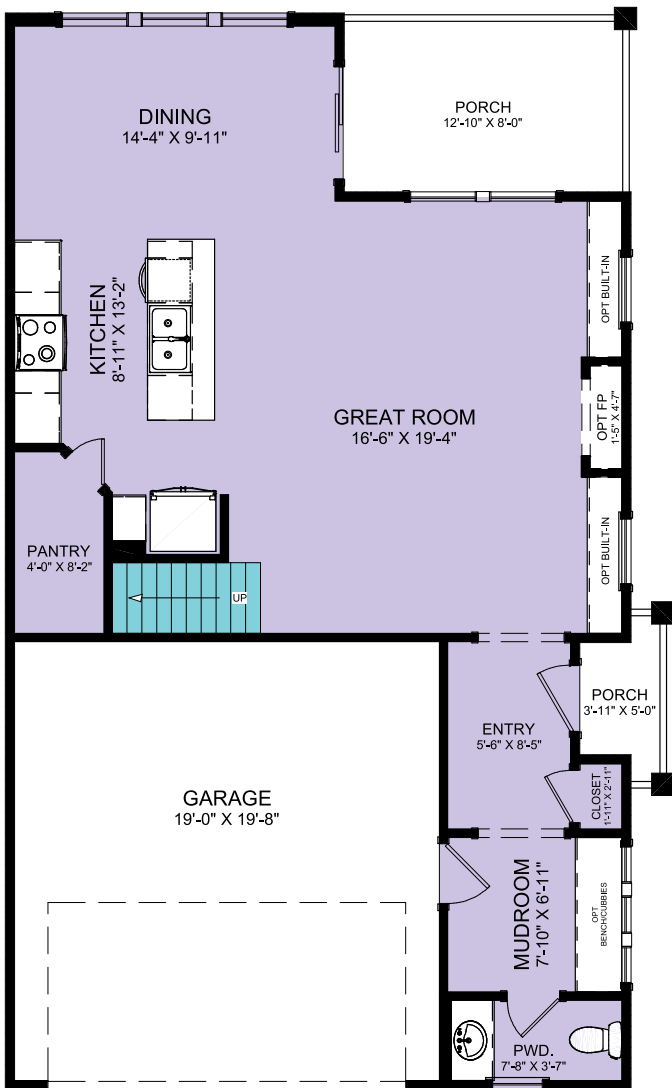

FLOOR PLAN | Left Exterior Unit

LVP WOOD CARPET

FRONT LOAD
ASPEN PLAN
LEFT EXTERIOR UNIT

Donna Melzer: (757) 652-0769
Email: HAVSales@HAVinc.com

www.havinc.com

Builder reserves the right to change prices, plan components and specifications and to withdraw any plan without notice. All illustrations are artist's concepts and accuracy is not guaranteed. Room and house dimensions approximate. Extra-cost options may be shown in illustrations. Individual homes may differ from the models or from each other depending on field conditions. 08/02/24

FRONT LOAD
MAPLE PLAN
RIGHT EXTERIOR UNIT

LVP WOOD CARPET

Donna Melzer: (757) 652-0769
Email: HAVSales@HAVinc.com