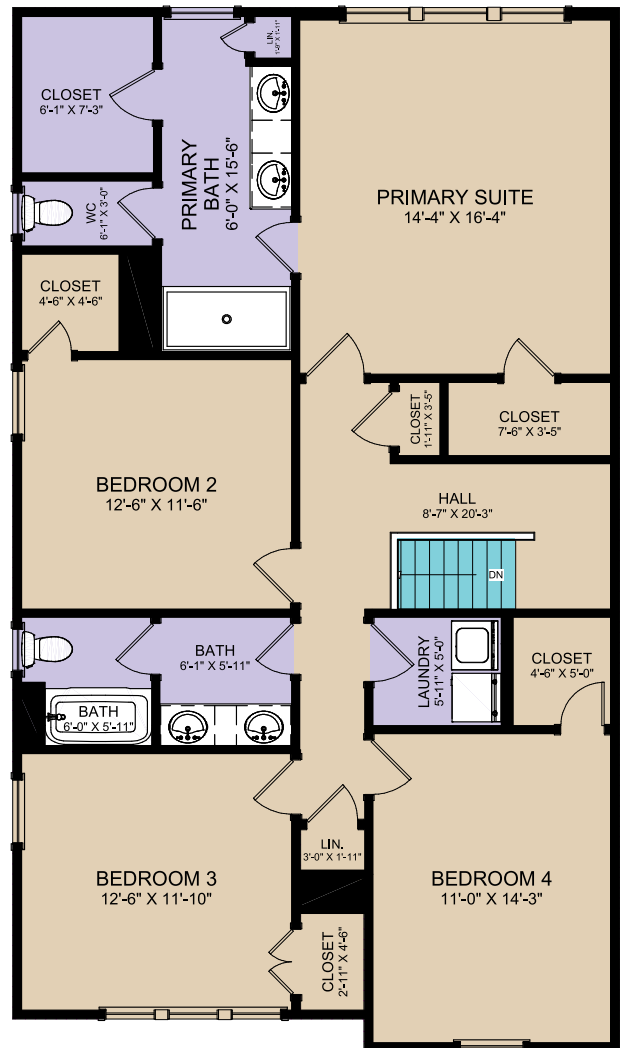

FLOOR PLAN | Left Exterior Unit

LVP WOOD CARPET

FRONT LOAD
ASPEN PLAN
LEFT EXTERIOR UNIT

Donna Melzer: (757) 652-0769
Email: HAVSales@HAVinc.com

www.havinc.com

Builder reserves the right to change prices, plan components and specifications and to withdraw any plan without notice. All illustrations are artist's concepts and accuracy is not guaranteed. Room and house dimensions approximate. Extra-cost options may be shown in illustrations. Individual homes may differ from the models or from each other depending on field conditions. 08/02/24