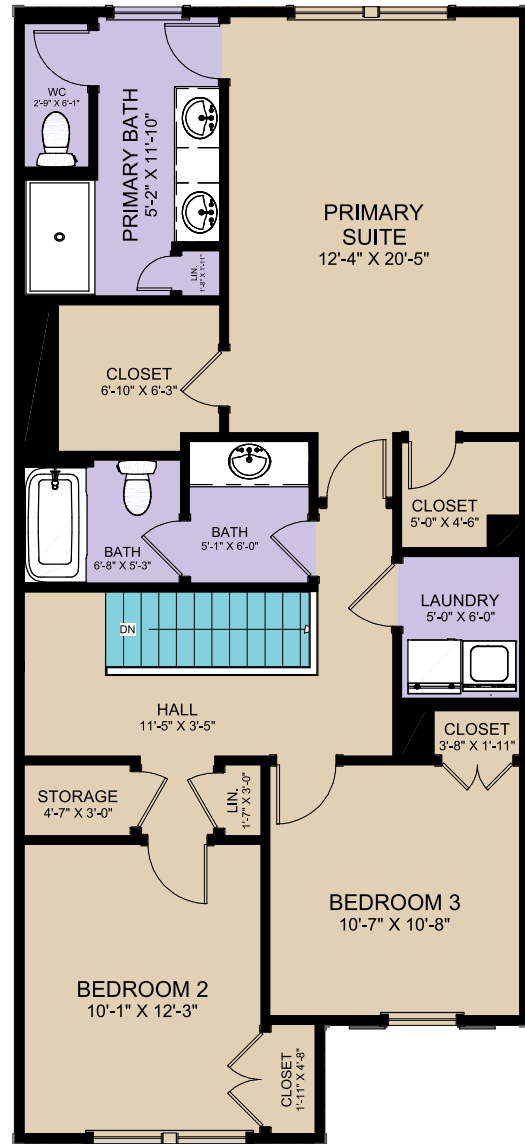

FLOOR PLAN | Left Exterior Unit

LVP WOOD CARPET

FRONT LOAD
ASPEN PLAN
LEFT EXTERIOR UNIT

Donna Melzer: (757) 652-0769
Email: HAVSales@HAVinc.com

www.havinc.com

Builder reserves the right to change prices, plan components and specifications and to withdraw any plan without notice. All illustrations are artist's concepts and accuracy is not guaranteed. Room and house dimensions approximate. Extra-cost options may be shown in illustrations. Individual homes may differ from the models or from each other depending on field conditions. 08/02/24

Hickory 4 Unit

Donna Melzer: (757) 652-0769
Email: HAVSales@HAVinc.com

www.havinc.com

Willow 4 Unit

Donna Melzer: (757) 652-0769
Email: HAVSales@HAVinc.com

www.havinc.com

FRONT LOAD
HICKORY & WILLOW PLANS
INTERIOR UNITS