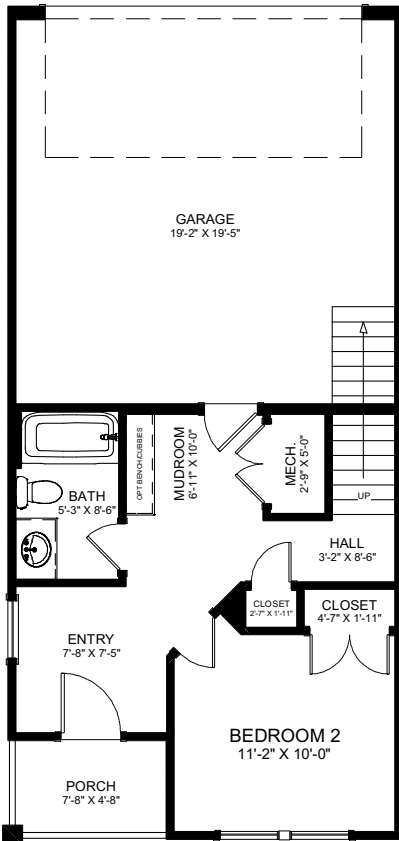

www.havinc.com

 **the Real Estate Group**SM
A Hampton Roads Original
New Homes Division

REAR LOAD
BIRCH PLAN
LEFT EXTERIOR UNIT

Dee Maltese 757.478.7812 | Marvin Peck 757.270.4696
Email: HAVSales@HAVinc.com