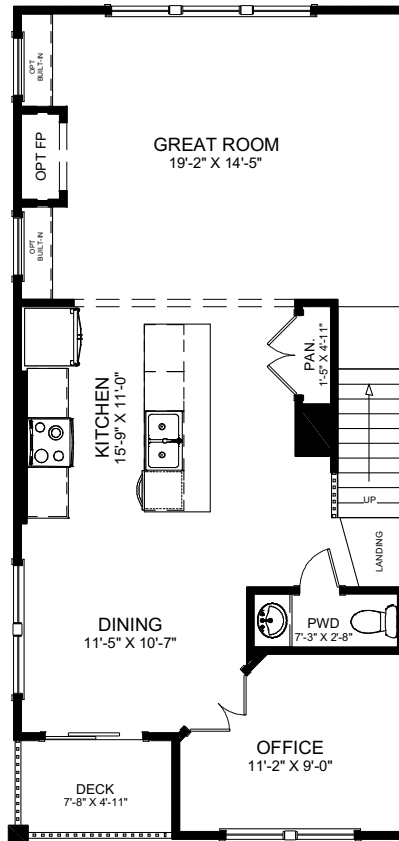

www.havinc.com

 **the Real Estate Group**SM
A Hampton Roads Original
New Homes Division

REAR LOAD
BIRCH PLAN
LEFT EXTERIOR UNIT

Dee Maltese 757.478.7812 | Marvin Peck 757.270.4696
Email: HAVSales@HAVinc.com