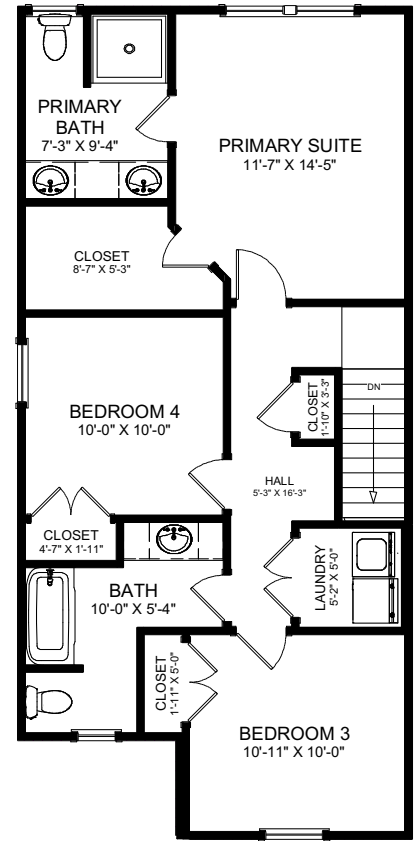

www.havinc.com

 **the Real Estate Group**SM
A Hampton Roads Original
New Homes Division

REAR LOAD
BIRCH PLAN
LEFT EXTERIOR UNIT

Dee Maltese 757.478.7812 | Marvin Peck 757.270.4696
Email: HAVSales@HAVinc.com