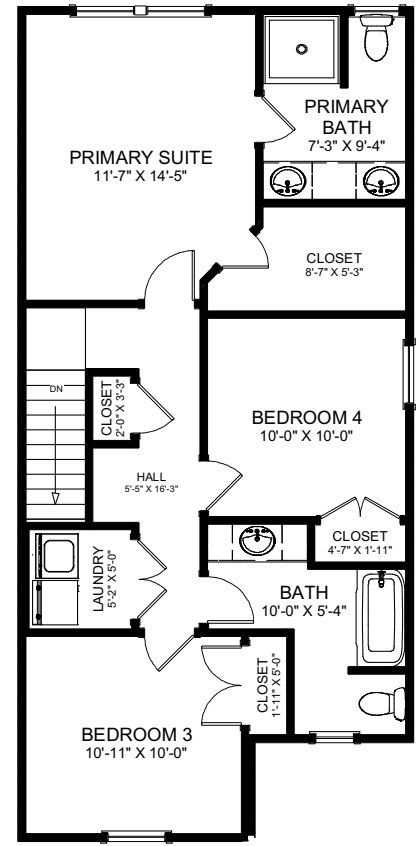

REAR LOAD
OAK PLAN
RIGHT EXTERIOR UNIT

Dee Maltese 757.478.7812 | Marvin Peck 757.270.4696
Email: HAVSales@HAVinc.com

www.havinc.com