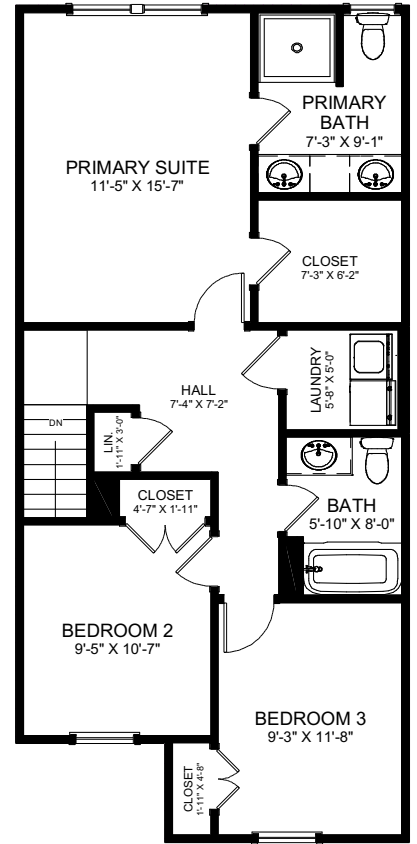

**REAR LOAD
SPRUCE & ELM PLANS
INTERIOR UNITS**

Dee Maltese 757.478.7812 | Marvin Peck 757.270.4696
Email: HAVSales@HAVinc.com