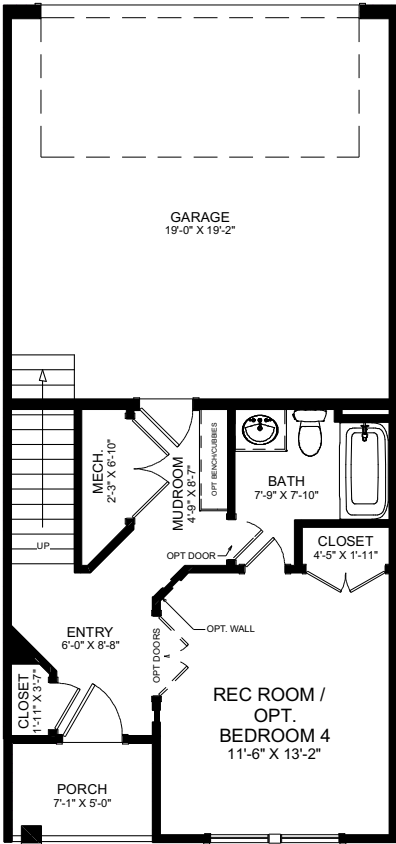

**REAR LOAD
SPRUCE & ELM PLANS
INTERIOR UNITS**

Dee Maltese 757.478.7812 | Marvin Peck 757.270.4696
Email: HAVSales@HAVinc.com