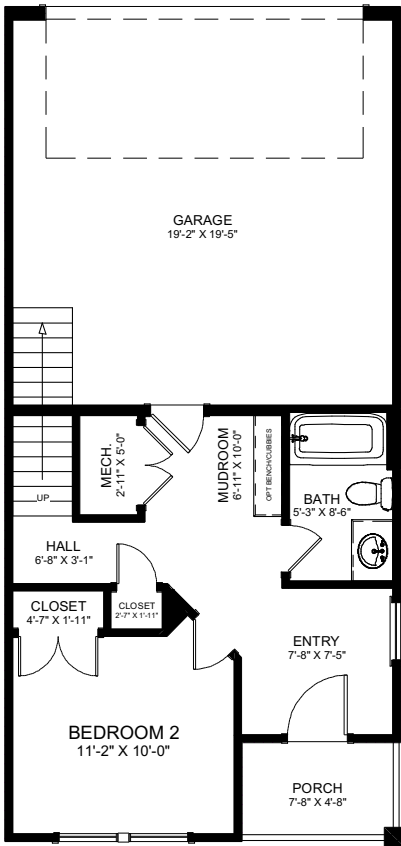

REAR LOAD
OAK PLAN
RIGHT EXTERIOR UNIT

Dee Maltese 757.478.7812 | Marvin Peck 757.270.4696
Email: HAVSales@HAVinc.com

www.havinc.com