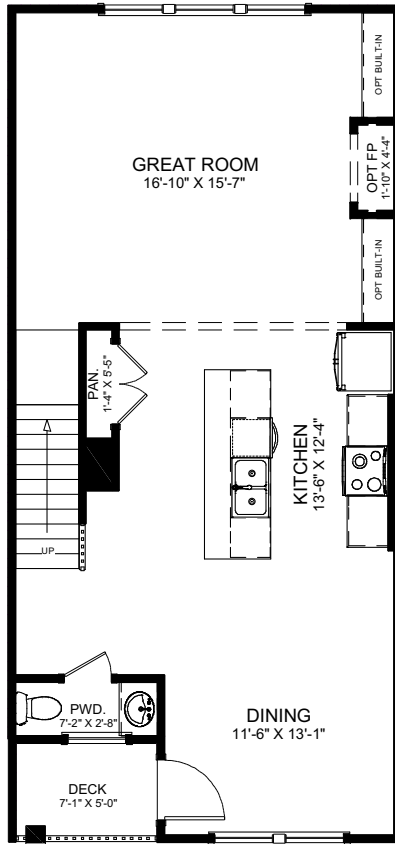

**REAR LOAD
SPRUCE & ELM PLANS
INTERIOR UNITS**

Dee Maltese 757.478.7812 | Marvin Peck 757.270.4696
Email: HAVSales@HAVinc.com