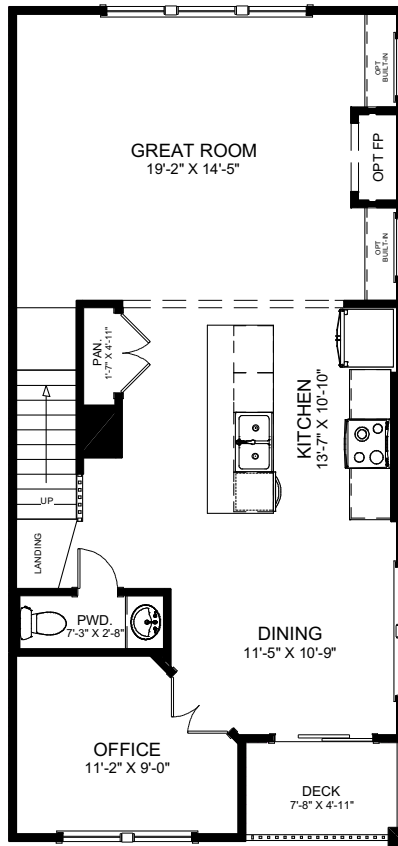

REAR LOAD
OAK PLAN
RIGHT EXTERIOR UNIT

Dee Maltese 757.478.7812 | Marvin Peck 757.270.4696
Email: HAVSales@HAVinc.com

www.havinc.com